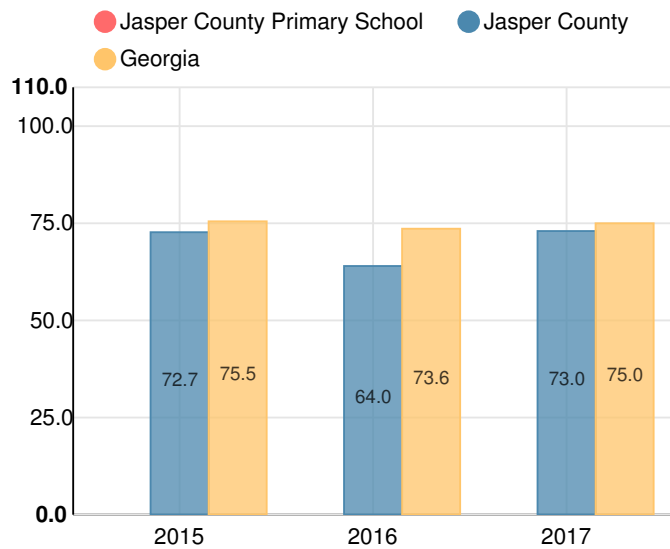

Jasper County Primary School

 495 Hwy 212 West, Monticello, GA 31064

 (706)468-4968

 Grades: K-2

 Enrollment: 541 students

School Wide

NA

Year	Jasper County Primary School
2017	-
2016	-
2015	-
2014	B
2013	C

Grade conversion	
A	90 - 100
B	80 - 89.9
C	70 - 79.9
D	60 - 69.9
F	0 - 59.9

CCRPI Single Score

Student Mobility Rate

14.8%

School Climate Star Rating

Per Pupil Expenditures

Race/Ethnicity

- Asian/Pacific Islander
- American Indian/Alaskan
- Black
- Hispanic
- Multi-racial
- White