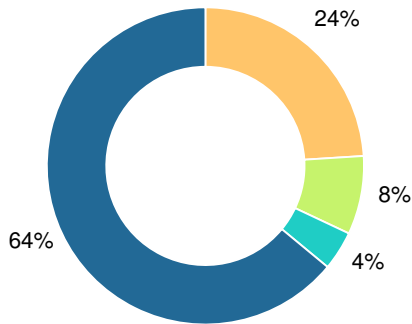

Grade conversion	
A	90 - 100
B	80 - 89.9
C	70 - 79.9
D	60 - 69.9
F	0 - 59.9

CCRPI Single Score

Student Mobility Rate

14.8%

School Climate Star Rating

Per Pupil Expenditures

Race/Ethnicity

- Asian/Pacific Islander
- American Indian/Alaskan
- Black
- Hispanic
- Multi-racial
- White

Free/Reduced-Price Lunch (FRL)

- FRL
- Not FRL

Students with Disability (SWD)

- SWD
- Not SWD

English Language Learners (ELL)

- ELL
- Not ELL