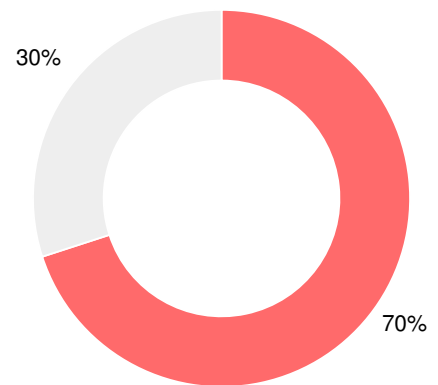

Grade conversion	
A	90 - 100
B	80 - 89.9
C	70 - 79.9
D	60 - 69.9
F	0 - 59.9

CCRPI Single Score

Student Mobility Rate

14.8%

School Climate Star Rating

Per Pupil Expenditures

Race/Ethnicity

- Asian/Pacific Islander
- American Indian/Alaskan
- Black
- Hispanic
- Multi-racial
- White

Free/Reduced-Price Lunch (FRL)

- FRL
- Not FRL

Students with Disability (SWD)

- SWD
- Not SWD

English Language Learners (ELL)

- ELL
- Not ELL